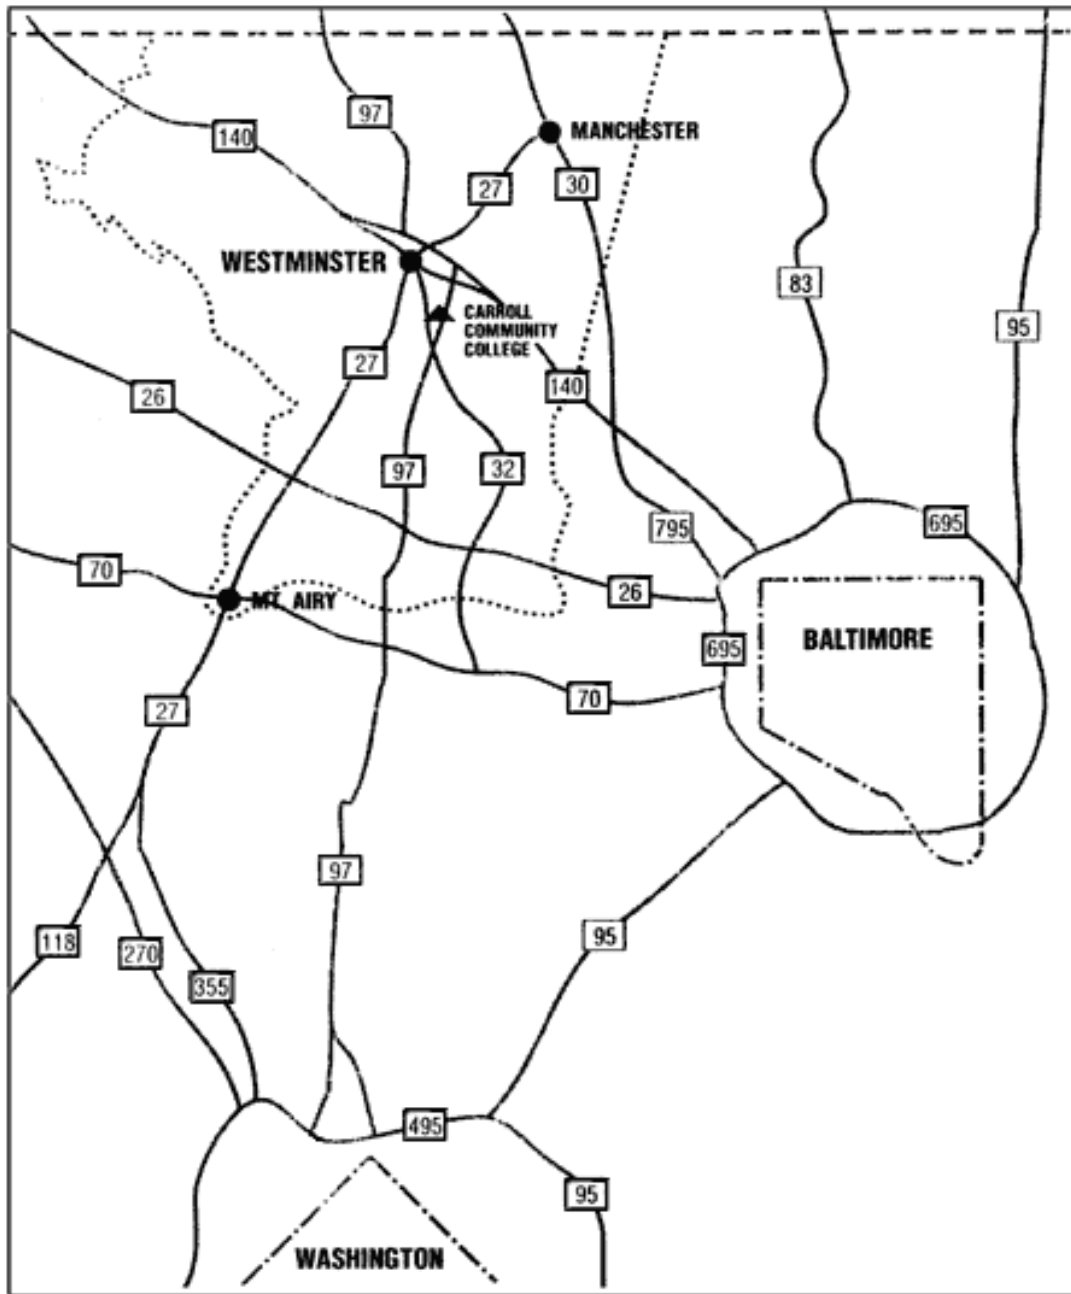

University of Scouting

Directions to the Carroll Community College Washington Road Campus

Carroll Community College
1601 Washington Road
Westminster, MD 21157

U n i v e r s i t y o f S c o u t i n g

From Baltimore

Take 695 (Baltimore Beltway) to 795 (Northwest Expressway) to MD 140. Upon entering Westminster, turn left at second traffic light onto Route 97 South. Travel 3.2 miles to fifth traffic light, turn right onto Washington Road (Route 32). Carroll Community College entrance is ½ mile on the right.

From Washington, DC

Take 355 North to 495 East (Washington Beltway) to 270 North. Take Exit 16, Route 27, towards Damascus. Follow Route 27 through Damascus continuing through the intersection of Route 26, Liberty Road (approximately 14 miles). Approximately 10 miles beyond Route 26, make a right turn onto Kate Wagner Road. This road ends at the intersection with Washington Road (Route 32). Turn right. The Carroll Community College entrance is ¼ mile on the left.

From Frederick

Take I-70 East to Exit 68. Travel northeast on Route 27, continuing past the intersection of Route 26, Liberty Road, (approximately 14 miles). Travel another 10 miles and make a right turn onto Kate Wagner Road. Road ends at the intersection with Washington Road (Route 32). Turn right. The Carroll Community College entrance is ¼ mile on the left.