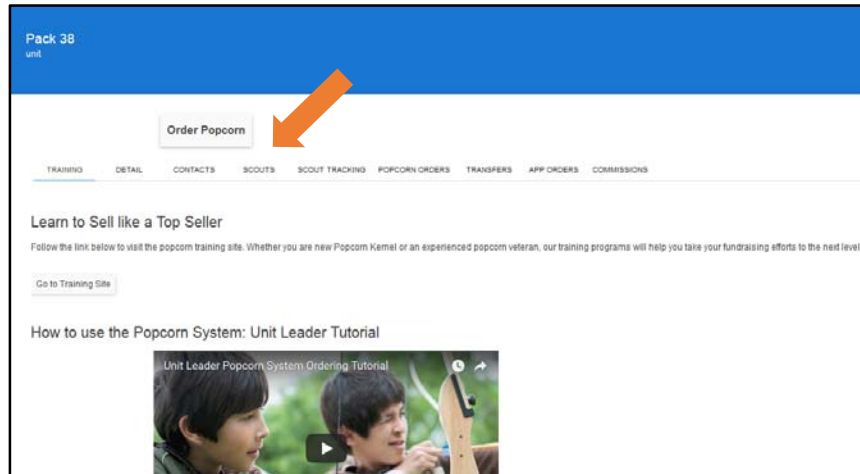

## Entering Scouts Sales Totals on Line

1. Scouts should go to [www.trails-end.com](http://www.trails-end.com) to self-register (Scouts under 13 will need their parent to register on their behalf). Their information will appear in the popcorn system and this will give them the ability to sell on line.
2. Log into the popcorn system at [www.scouting.trails-end.com](http://www.scouting.trails-end.com) and click on "Scouts"

3. You will be able to see a list of the Scouts that have self registered

4. To enter the Scout information as a leader, click on “New Scout”. Enter the Scouts name.

The screenshot shows the 'Order Popcorn' application with the 'SCOUTS' tab selected. A modal window titled 'Scout' is open, allowing for the entry of a new scout's name. The modal contains two text input fields: 'First Name' and 'Last Name', and two buttons: 'Cancel' and 'Submit'. An orange arrow points to the modal, and a red arrow points from the 'New Scout' button in the background to the modal.