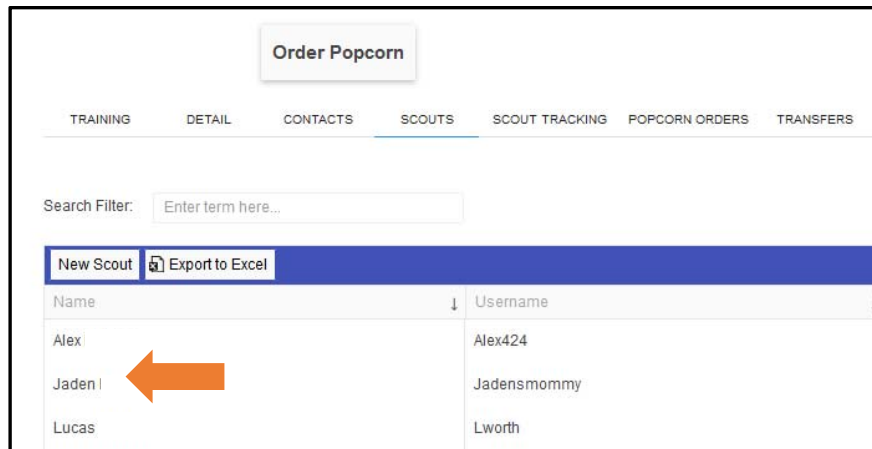

## Entering Scouts Sales Totals on Line

1. Scouts should go to [www.trails-end.com](http://www.trails-end.com) to self-register (Scouts under 13 will need their parent to register on their behalf). Their information will appear in the popcorn system and this will give them the ability to sell on line.
2. Log into the popcorn system at [www.scouting.trails-end.com](http://www.scouting.trails-end.com) and click on "Scouts"

3. You will be able to see a list of the Scouts that have self registered

4. To enter the Scout information as a leader, click on “New Scout”. Enter the Scouts name.

The screenshot shows the 'Order Popcorn' application with the 'SCOUTS' tab selected. A modal window titled 'Scout' is open, allowing for the entry of a new scout's name. The modal contains two text input fields: 'First Name' and 'Last Name', and two buttons: 'Cancel' and 'Submit'. An orange arrow points to the modal, and a red arrow points from the 'New Scout' button in the background to the modal.

5. To enter their sales totals, click on “Scout Tracking”. For Show-n-Sell, enter the dollar amount that the Scout is credited with.

The screenshot shows the 'Order Popcorn' application with the 'SCOUT TRACKING' tab selected. A dropdown menu shows '2018 Selling Campaign'. A table lists scouts with columns for 'Scout Name', 'Early Bird', 'Show n Sell', 'Take Order Paper', and 'App'. The 'Show n Sell' column for 'Alex I' has a '\$ 0' value circled in orange.